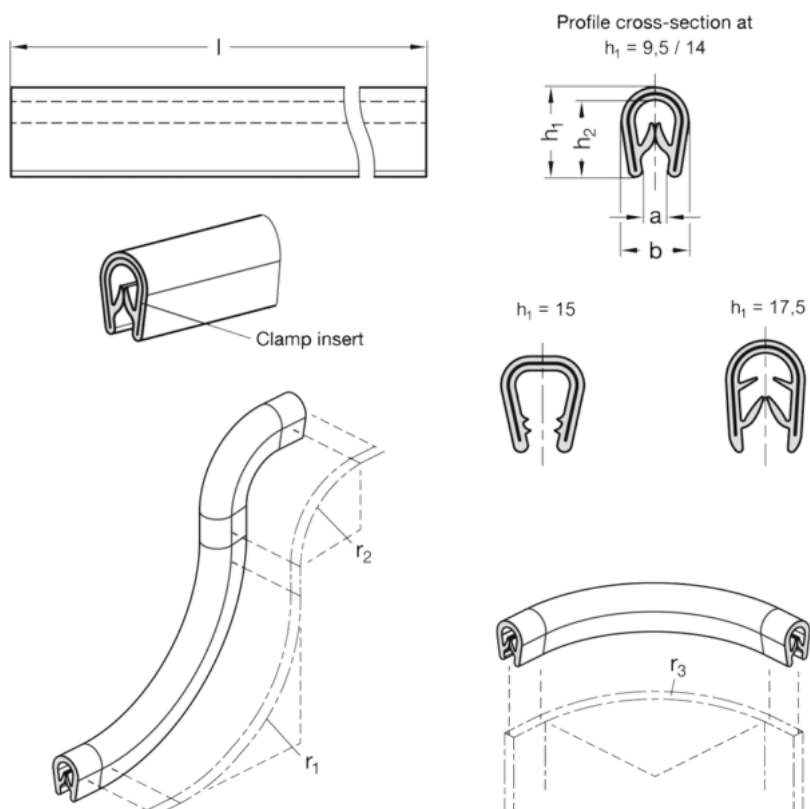

Article number: 20218415SW20

Description: E+G edge protection profile GN 2184-15-SW-20

Measures

a = 6 - 8

b = 13

cl = 20

h1 = 15

h2 = 12.75

r1 = 15

r2 = 30

r3 = 20

Weight in (g) = 3450